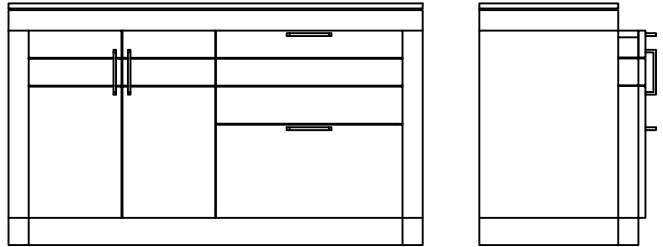

KING HEADBOARD  
90"W x 3 3/4"D x 90 1/4"H

TV PANEL (K/D)  
60"W x 6"D x 74 1/8"H

QUEEN HEADBOARD  
62"W x 2"D x 50"H

DRESSER COMBO  
60"W x 24"D x 35"H

NIGHTSTAND  
28"W x 18"D x 28"H

OVAL C-TABLE  
13 3/4"W x 22"D x 25"H

LUGGAGE BENCH  
36"W x 18"D x 22"H