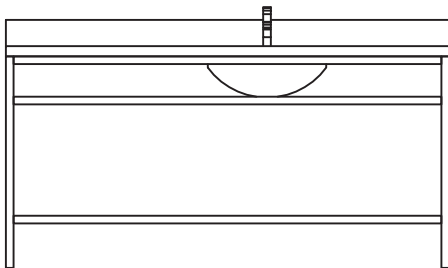

Queen Nightstand  
28"W x 16"D x 13"H

Side Table  
24"DIA x 27"H

# Headboard & Bed Base

King Headboard  
104"W x 3"D x 42"H

Queen Headboard  
160 1/2"W x 3"D x 42"H

King Bed Base  
78"W x 82 1/2"D x 13"H

Queen Bed Base  
62"W x 82 1/2"D x 13"H

## Vanity, Desk, TV Panel

Combo Desk with Luggage Bench (K/D)  
130"W x 24"D x 31 3/4"H

Vanity  
68"W x 24"D x 34"H

TV Panel  
78"W x 3"D x 40"H

## Mirror

Mirror (K/D)  
42"W x 4"D x 58"H