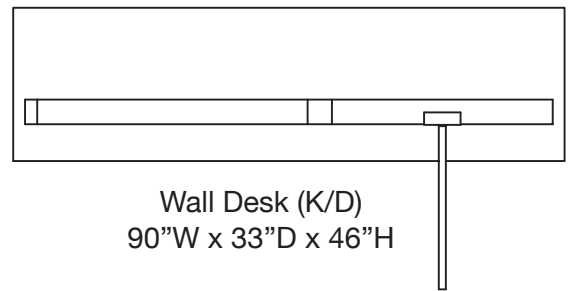

PRAIRIE collection

Headboard

Bed Base

Nightstand

Wall Desk

Table

TV Panel
40"W x 3"D x 26"H

King Nightstand
24"W x 16"D x 22"H

Queen Nightstand
26"W x 16"D x 22"H

Metal C-Table
24"W x 16"D x 27"H

Headboard

King Headboard (K/D)
138"W x 3"D x 42"H

Queen Headboard (K/D)
154"W x 3"D x 42"H

Bed Base

King Bed Base (K/D)
78"W x 82 1/2"D x 13"H

Queen Bed Base (K/D)
62"W x 82 1/2"D x 13"H

Dresser

Dresser with Picture Panel
48"W x 24"D x 100"H

Desk & Vanity

Wall Desk (K/D)
90"W x 33"D x 46"H

Vanity (K/D)
68"W x 22"D x 34"H