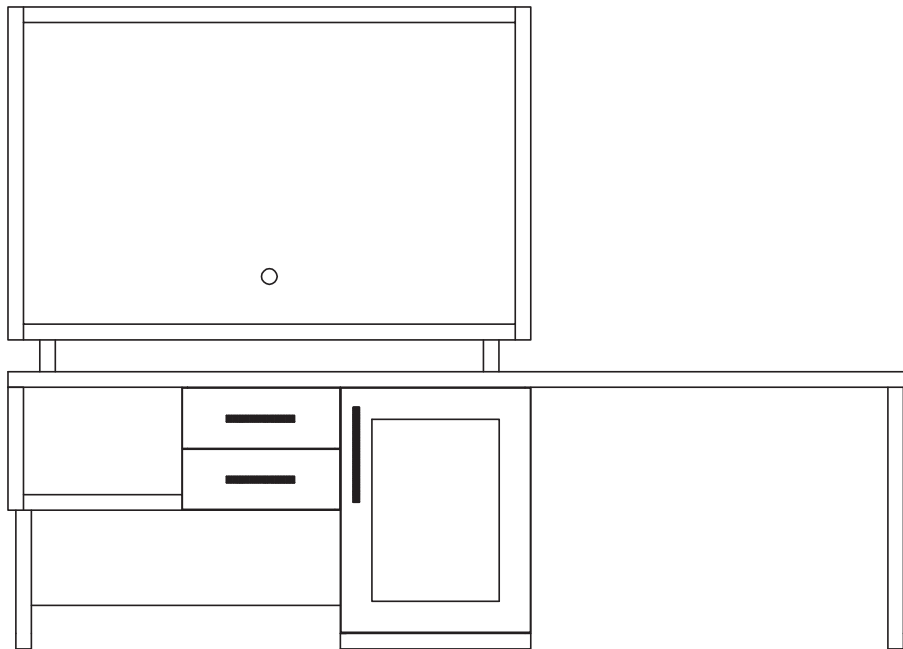

WOODCRAFT
HOSPITALITY

NUOVA PORTA collection

Headboard

Luggage Bench

Table

Treamline Combo

Nightstand

Nightstand

King Headboard with Nightstand (K/D)
99"W x 19 3/8"D x 50"H

Treamline Combo (K/D)
114"W x 24"D x 81"H

Luggage Bench (K/D)
36"W x 24"D x 19 1/2"H

C-Table
16"W x 20"D x 25"H

Side Table (K/D)
20" DIA x 22"H